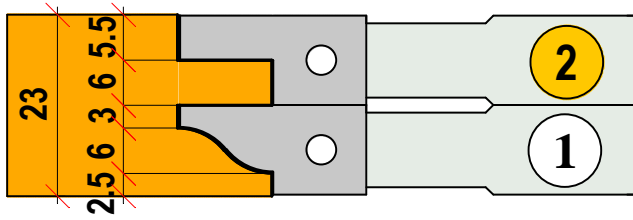

CONTROSAGOMA