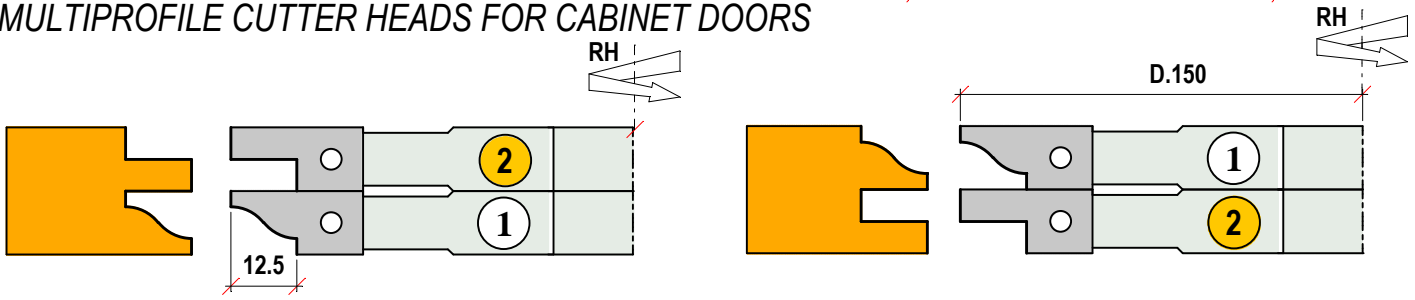

# 5/42 FRESE MULTIPROFILO PER ANTINE

MULTIPROFILE CUTTER HEADS FOR CABINET DOORS